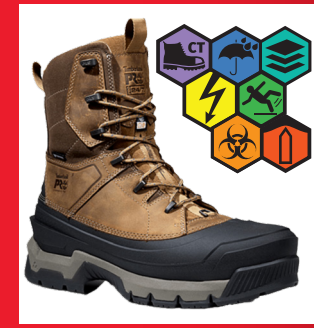

6" Ultralight Boondock Comp Toe
TB0A63GK

6" Montauk Waterproof Soft Toe
TB0A647Q

8" Siberian Comp Toe
TB0A63PUW02

8" Siberian Comp Toe
TB0A63PUEM4

6" Genesis Comp Safety Toe
804-4149

6" 1957 Series Steel Toe
804-3676