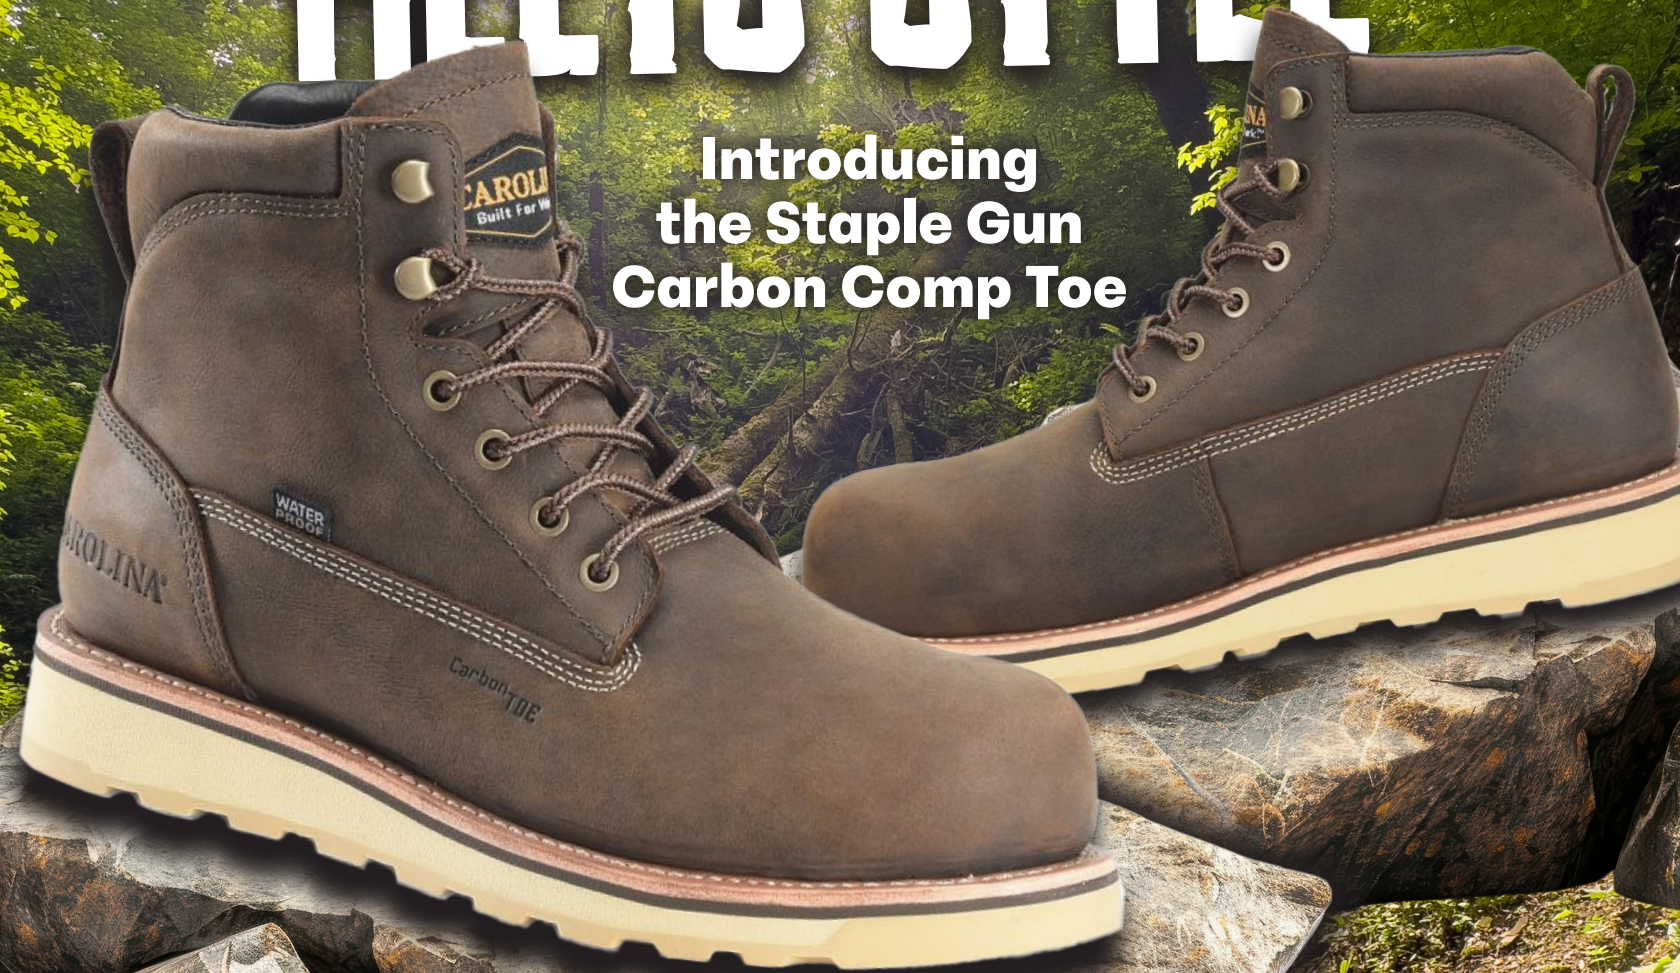

WHERE SAFETY MEETS STYLE

Introducing
the Staple Gun
Carbon Comp Toe

See Page 5 for
more details.

800-686-1459

US SafetyGear

www.ussafetygear.com

Retail Locations

Apple Creek